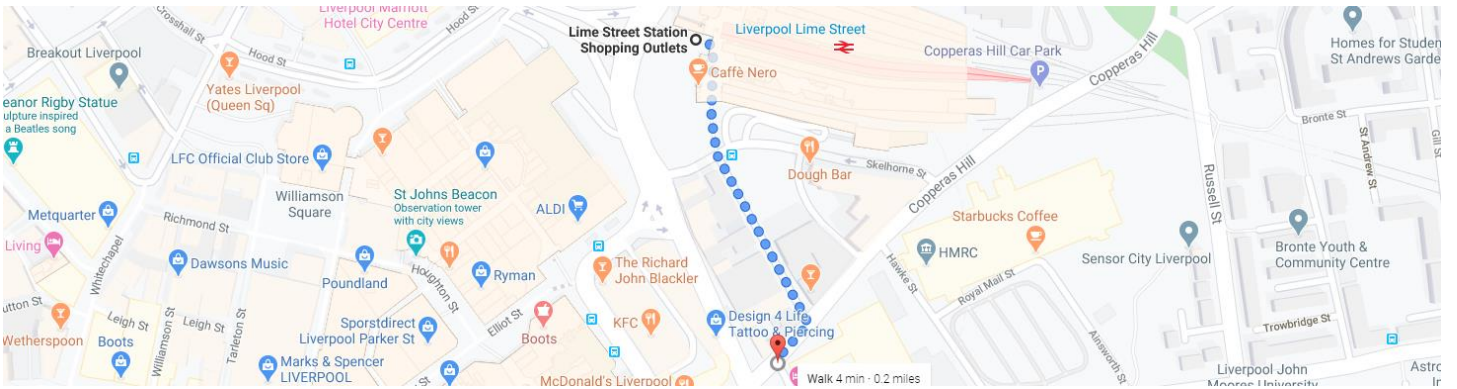

Where to meet your driver guide?

Option 1

Liverpool Lime Street Station – Adelphi Hotel Taxi Rank

If you're arriving by train into Liverpool Lime Street Station it's just a 3 minute walk to the meeting point. From the concourse of the station head towards Exit 1 of the station which is near to Platform 10 then walk down Bolton St (circled below) and you will see the Britannia Adelphi Hotel at the end of the street. Cross over the road at Copperas Hill and next to the hotel is a taxi rank where your guide will be waiting for you.

Option 2 – Hard Days Night Hotel Taxi Rank

Meet your driver in the taxi rank just outside the Hard Days Night Hotel